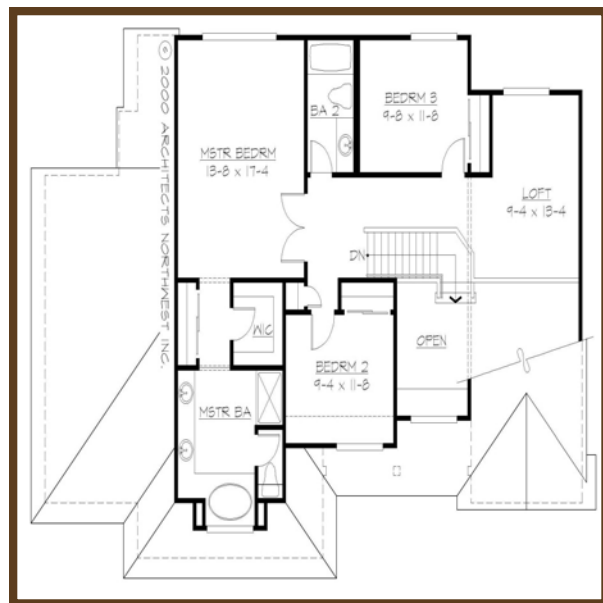

Adriam Haven

Total Living Width-Depth	Main Floor	Upper Floor	Bed #	Bath #	Extra Features
2130 S.F. 58ft X38ft	1085 S.F.	1045 S.F.	3	2.5	Loft 3 Car Garage

Main Floor

Upper Floor