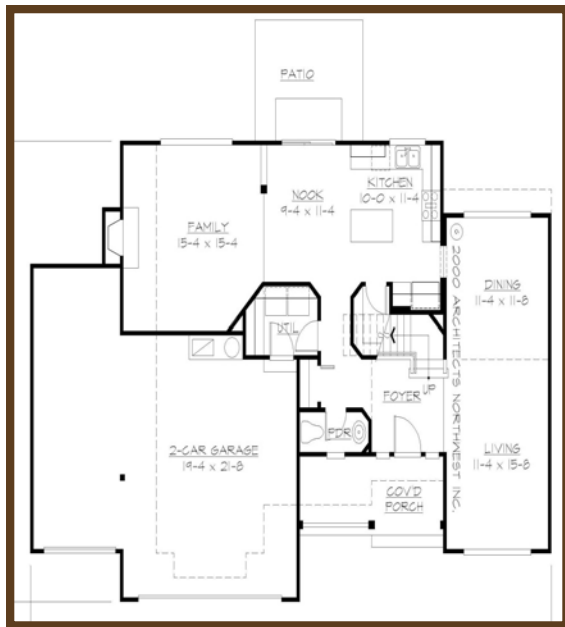

Adriam Haven

Total Living Width-Depth	Main Floor	Upper Floor	Bed #	Bath #	Extra Features
2130 S.F. 58ft X38ft	1085 S.F.	1045 S.F.	3	2.5	Loft 3 Car Garage

Main Floor

Upper Floor