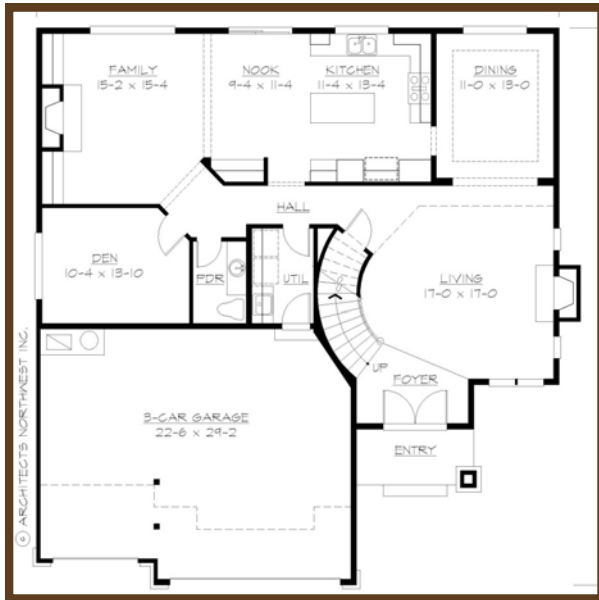

Bennett Park

Total Living Width-Depth	Main Floor	Upper Floor	Bed Count	Bath Count	Extra Features
3049 S.F. 49ft X 50ft	1475 S.F.	1574 S.F.	4	2.5	Den/Bonus 3 Car Garage

Main Floor

Upper Floor