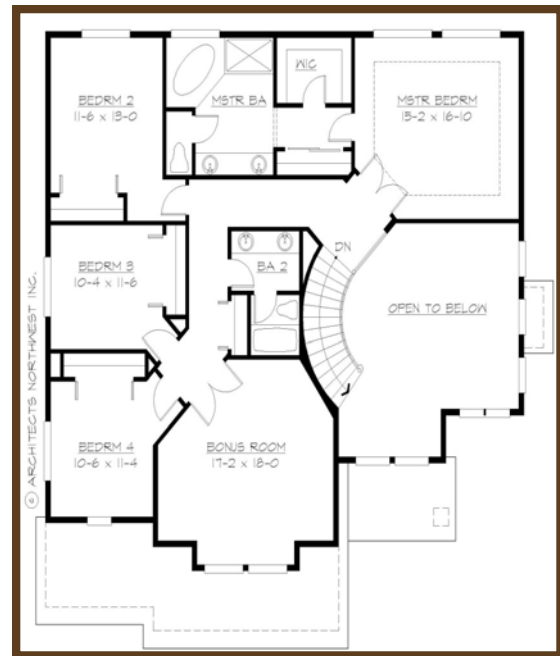

Bennett Park

Total Living Width-Depth	Main Floor	Upper Floor	Bed Count	Bath Count	Extra Features
3049 S.F. 49ft X 50ft	1475 S.F.	1574 S.F.	4	2.5	Den/Bonus 3 Car Garage

Main Floor

Upper Floor