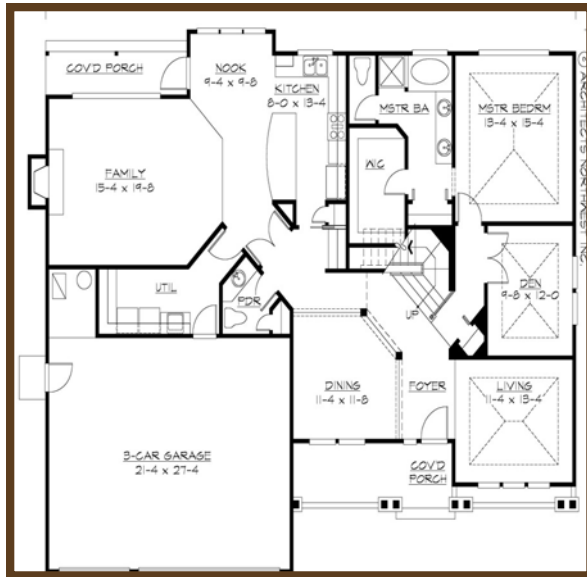

Blue Wood

Total Living Width-Depth	Main Floor	Upper Floor	Bed Count	Bath Count	Extra Features
2455 S.F. 60ft X 50ft	1855 S.F.	600 S.F.	3	2.5	Bonus/Office Master on Main 3-Car garage

Main Floor

Upper Floor