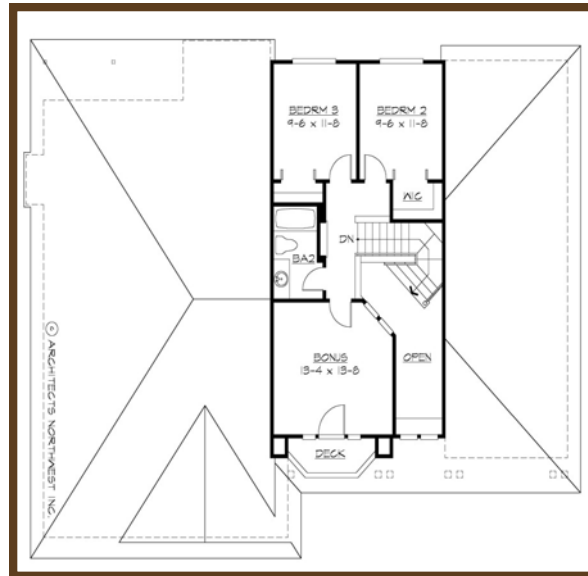

Blue Wood

Total Living Width-Depth	Main Floor	Upper Floor	Bed Count	Bath Count	Extra Features
2455 S.F. 60ft X 50ft	1855 S.F.	600 S.F.	3	2.5	Bonus/Office Master on Main 3-Car garage

Main Floor

Upper Floor