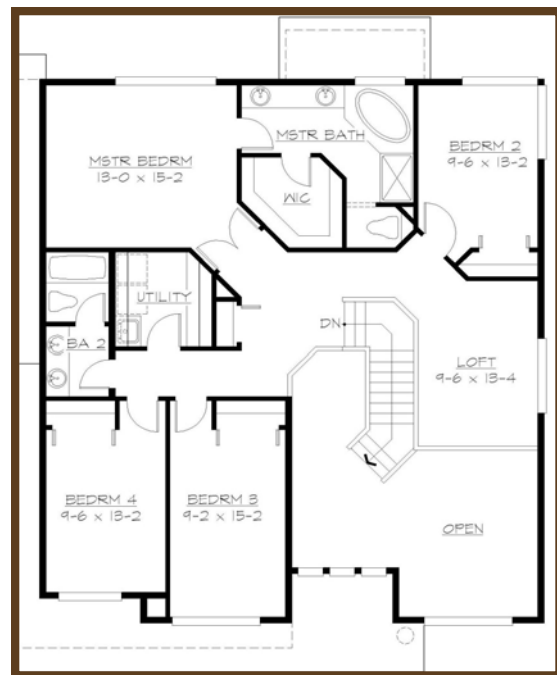

Fremont Heights

Total Living Width-Depth	Main Floor	Upper Floor	Bed Count	Bath Count	Extra Features
2919 S.F. 50ft X 50ft	1552 S.F.	1367 S.F.	4	2.5	Den/Loft 3 Car Garage

Main Floor

Upper Floor