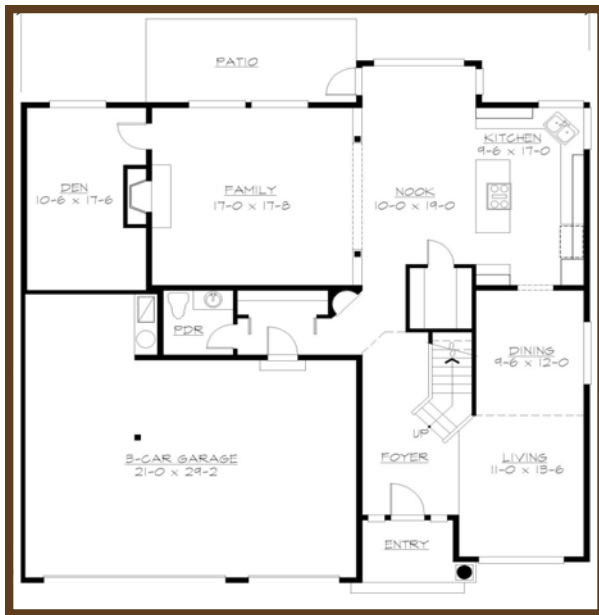

Fremont Heights

Total Living Width-Depth	Main Floor	Upper Floor	Bed Count	Bath Count	Extra Features
2919 S.F. 50ft X 50ft	1552 S.F.	1367 S.F.	4	2.5	Den/Loft 3 Car Garage

Main Floor

Upper Floor