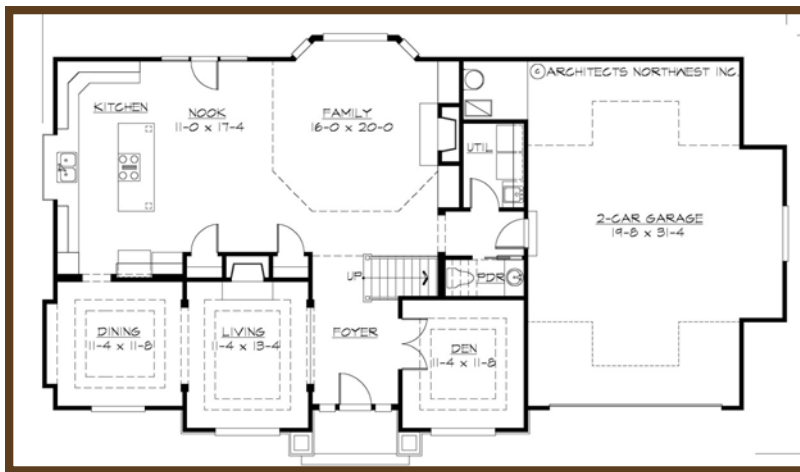

Logans

Total Living Width-Depth	Main Floor	Upper Floor	Bed Count	Bath Count	Extra Features
2870 S.F. 69ft X 38ft	1410 S.F.	1460 S.F.	3	2.5	Den/Bonus

Main Floor

Upper Floor