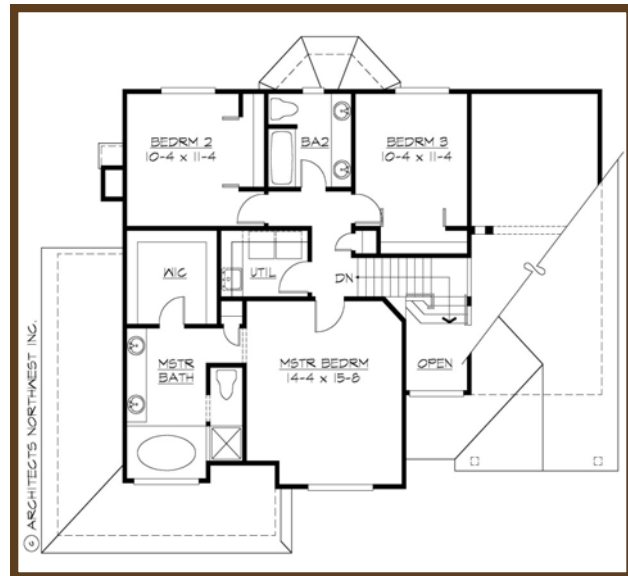

Mount Vernon Park

Total Living Width-Depth	Main Floor	Upper Floor	Bed #	Bath #	Extra Features
2010 S.F. 50ftX41FT	1080 S.F.	930 S.F.	3	2.5	Office

Main Floor

Upper Floor