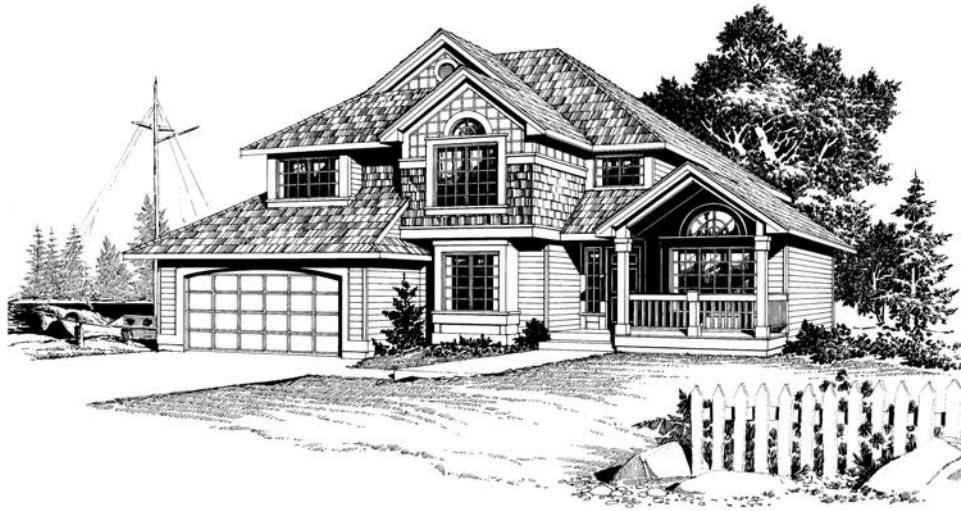

Mount Vernon Park

Total Living Width-Depth	Main Floor	Upper Floor	Bed #	Bath #	Extra Features
2010 S.F. 50ftX41FT	1080 S.F.	930 S.F.	3	2.5	Office

Main Floor

Upper Floor