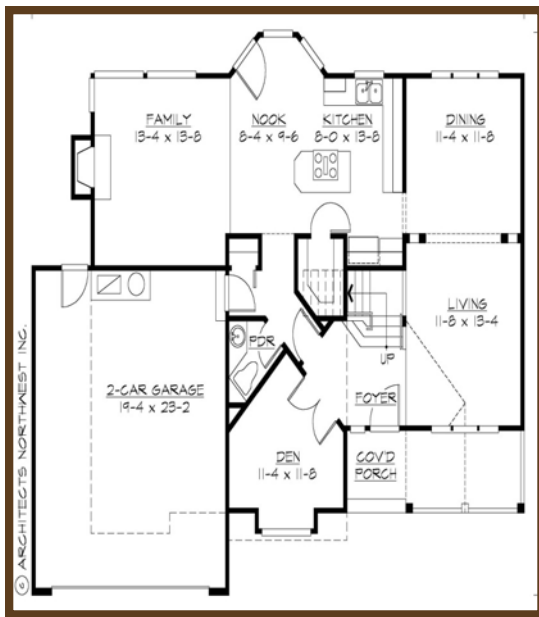

Mount Vernon Park

Total Living Width-Depth	Main Floor	Upper Floor	Bed #	Bath #	Extra Features
2010 S.F. 50ftX41FT	1080 S.F.	930 S.F.	3	2.5	Office

Main Floor

Upper Floor