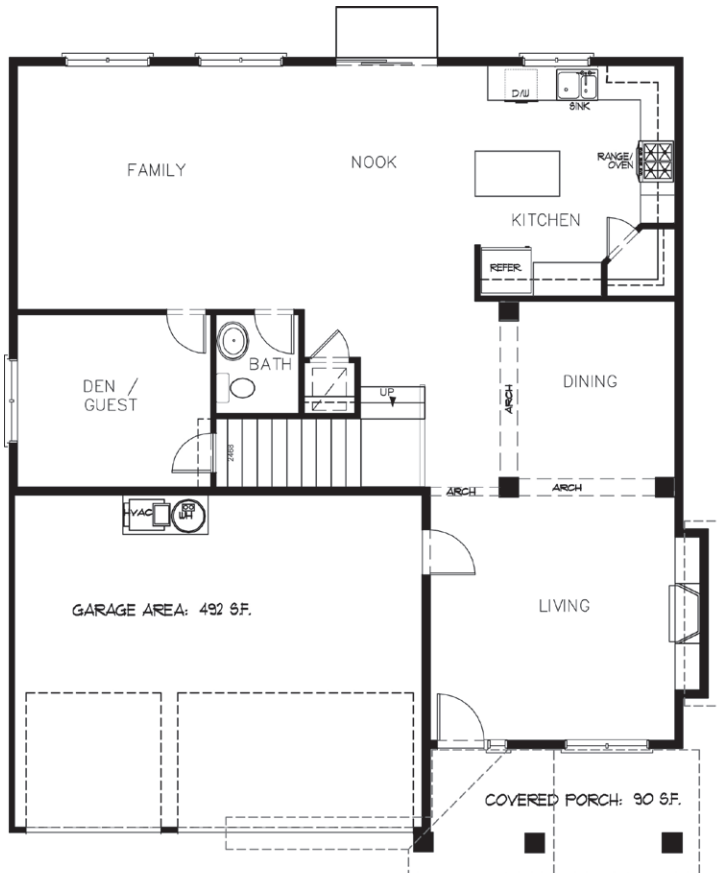

THE SULTAN

PROMINENT HOMES

THE SULTAN FEATURES:

- 2,773 Sq.Ft.
- 4 Beds, Den/Guest, Game Room, 2.5 Baths, 3-Car
- Gas Fireplace w/ tile surround
- 9 ft. Ceilings on the first floor
- Hardwood in front entry
- Kitchen cabinets with 42" uppers
- Tile counters & tile backsplash
- Master suite with 5 piece bath, with tile decor
- Front & side landscaping
- 10x12' deck with steps