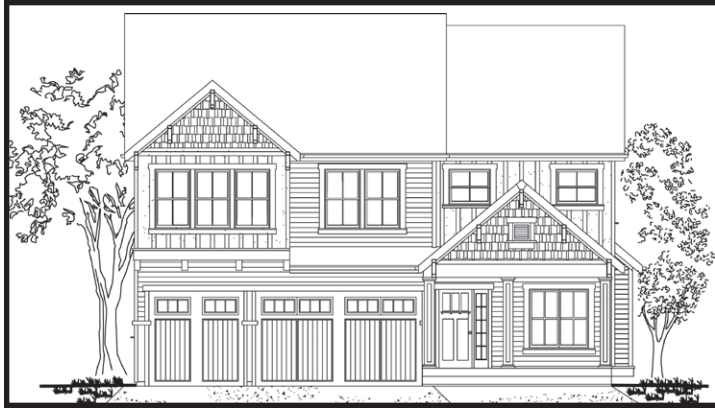

THE SULTAN

PROMINENT HOMES

THE SULTAN FEATURES:

- 2,773 Sq.Ft.
- 4 Beds, Den/Guest, Game Room, 2.5 Baths, 3-Car
- Gas Fireplace w/ tile surround
- 9 ft. Ceilings on the first floor
- Hardwood in front entry
- Kitchen cabinets with 42" uppers
- Tile counters & tile backsplash
- Master suite with 5 piece bath, with tile decor
- Front & side landscaping
- 10x12' deck with steps