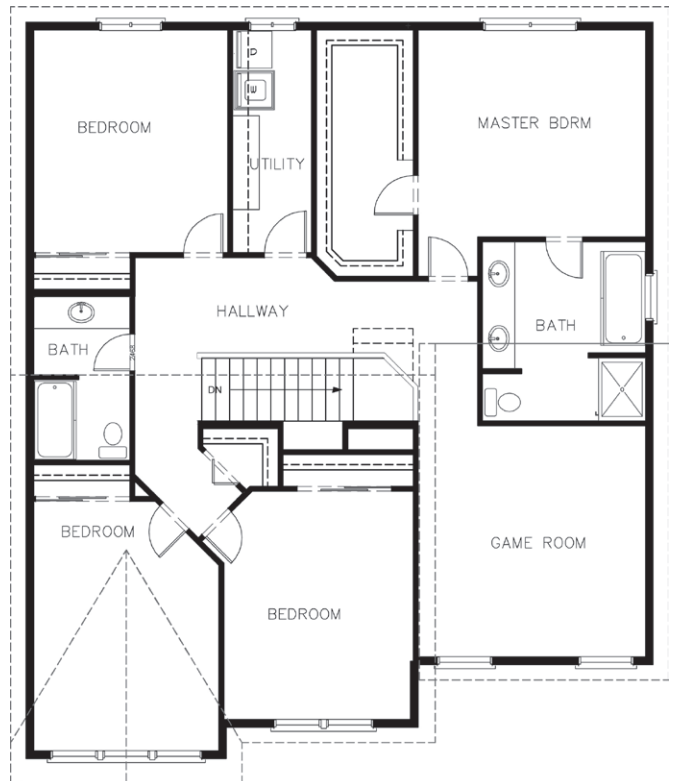

THE SULTAN

PROMINENT HOMES

THE SULTAN FEATURES:

- 2,773 Sq.Ft.
- 4 Beds, Den/Guest, Game Room, 2.5 Baths, 3-Car
- Gas Fireplace w/ tile surround
- 9 ft. Ceilings on the first floor
- Hardwood in front entry
- Kitchen cabinets with 42" uppers
- Tile counters & tile backsplash
- Master suite with 5 piece bath, with tile decor
- Front & side landscaping
- 10x12' deck with steps