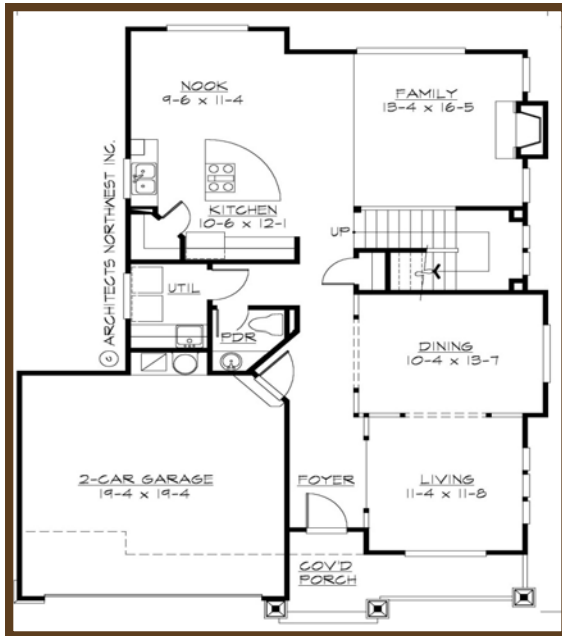

# Woodlawn Park

Total Living Width-Depth	Main Floor	Upper Floor	Bed Count	Bath Count	Extra Features
2609 S.F. 39ft X 51ft	1221 S.F.	1388 S.F.	4	2.5	Bonus

*Main Floor*

*Upper Floor*