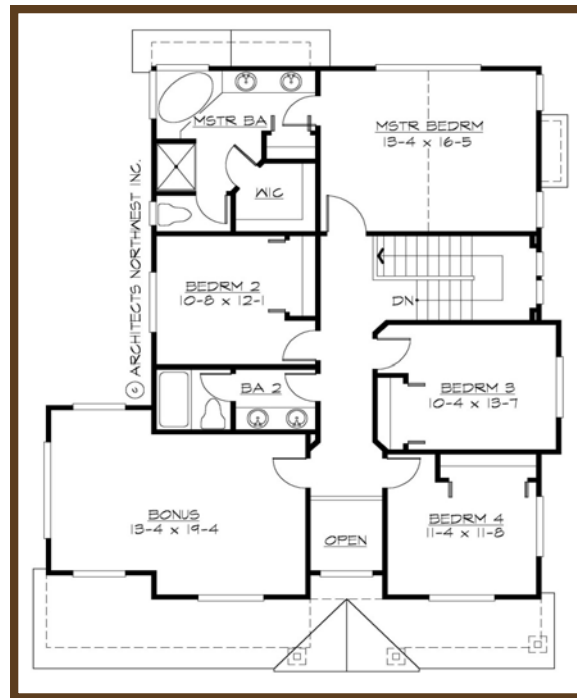

# Woodlawn Park

Total Living Width-Depth	Main Floor	Upper Floor	Bed Count	Bath Count	Extra Features
2609 S.F. 39ft X 51ft	1221 S.F.	1388 S.F.	4	2.5	Bonus

*Main Floor*

*Upper Floor*