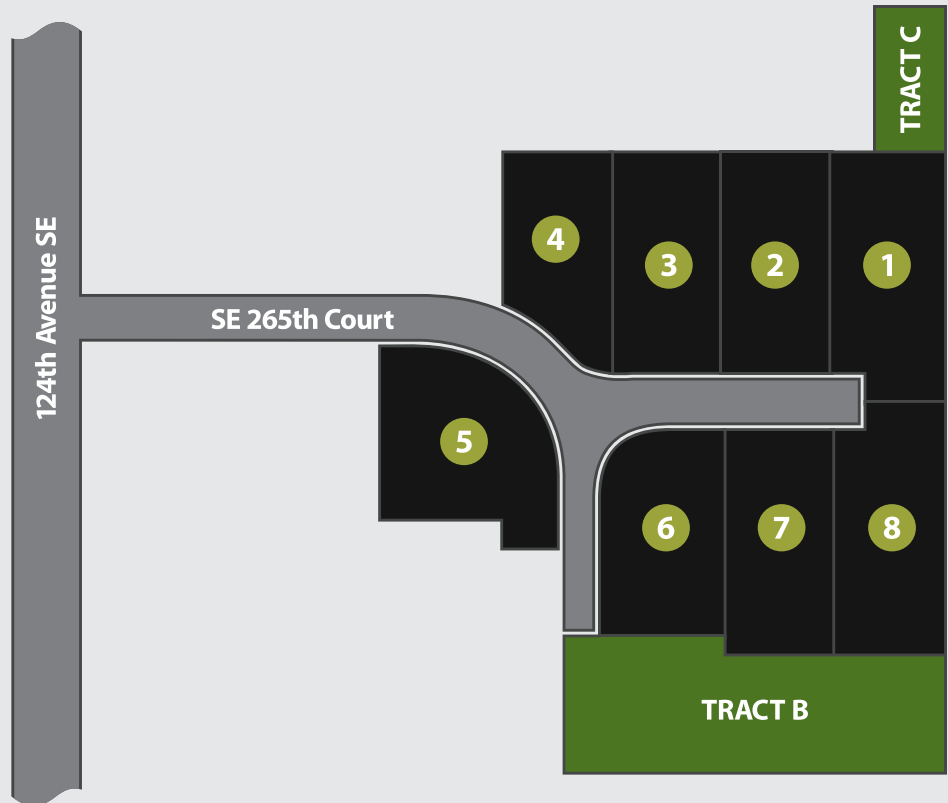

## Canterbury Kent, Washington

### LOT SIZES

- Lot 1: 5,700 sf.
- Lot 2: 5,700 sf.
- Lot 3: 5,700 sf.
- Lot 4: 5,817 sf.
- Lot 5: 7,675 sf.
- Lot 6: 7,783 sf.
- Lot 7: 5,700 sf.
- Lot 8: 5,700 sf.

Call our sales team today!

LESKE • THAIN • WILLIAMS • FUESTON