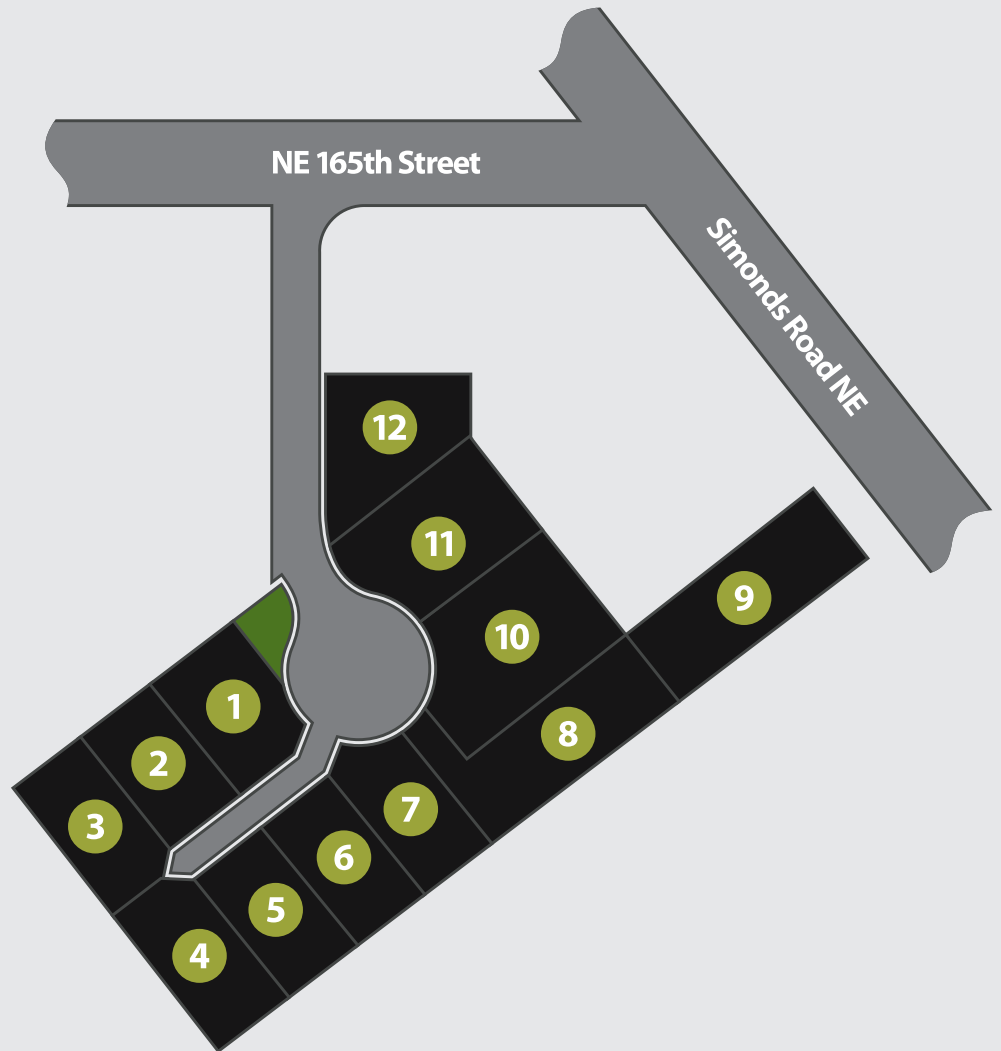

Ridgewood Kenmore, Washington

LOT SIZES

- Lot 1: 4,824 sf.
- Lot 2: 4,502 sf.
- Lot 3: 4,751 sf.
- Lot 4: 5,051 sf.
- Lot 5: 4,500 sf.
- Lot 6: 4,500 sf.
- Lot 7: 4,655 sf.
- Lot 8: 7,723 sf.
- Lot 9: 7,000 sf.
- Lot 10: 8,667 sf.
- Lot 11: 6,959 sf.
- Lot 12: 5,942 sf.